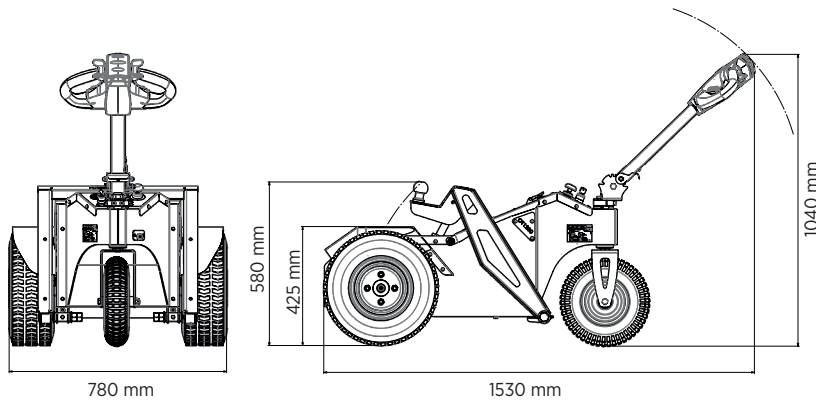

OT900L

BATTERY-POWERED ELECTRIC TUG
TO PULL LOADS **UP TO 3000 KG***

ZERO EMISSIONS

QUIET

LOW MAINTENANCE

Folding and height adjustable tiller for better comfort of use

Butterfly accelerator, easy to control with your thumb

Pivoting wheel for operations in reduced steering space

Electric Lifter for tow bar lifting, to facilitate the engagement of the equipments to carry

MADE IN ITALY

The OT-900 L is a towing equipment with three wheels and tiller steering. Thanks to the presence of an electric lifter that controls the movement of a tow ball, it is perfect for handling trailer trolleys, boat trailers and caravans in campgrounds and marinas, in safety and comfort, reducing physical stress and improving productivity.

ALITRAK[®]
ELECTRIC MINDED

www.alitrak.com

FEATURES

Equipment body	3 wheels
Driving wheels on differential	Garden type
Driving control type	Foldable tiller
Accelerator	Butterfly type
Battery charger	External 13 Ah High Frequency
Dashboard display	Remaining charge
Parking brake	Electromagnetic with the possibility of release
AGM batteries	2 x 12V/ 85 Ah C20
Electric motor OT900L	24V/900 Watt S1
OT1200	24V/1200 Watt AC S2 60 min.
Product net weight	190 kg abt

PERFORMANCES

Weight movement capacity on flat surface up to *	3000 Kg
Max. load electric lifter	300 Kg
Electric lifter stroke	from 407 mm min to 566 mm max
Pulling speed	
Fast	5 Km/h abt
Slow	2,5 Km/h abt
Pushing speed	
Fast	3 Km/h abt
Slow	1,5 Km/h abt
Battery recharging time	8 hours abt