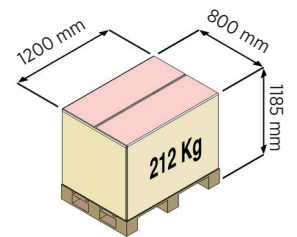

PERFORMANCES

Weight movement capacity on flat surface up to *	3000 Kg
Max. load electric lifter	300 Kg
Electric lifter stroke	from 407 mm min to 566 mm max
Pulling speed	
Fast	5 Km/h abt
Slow	2,5 Km/h abt
Pushing speed	
Fast	3 Km/h abt
Slow	1,5 Km/h abt
Battery recharging time	8 hours abt